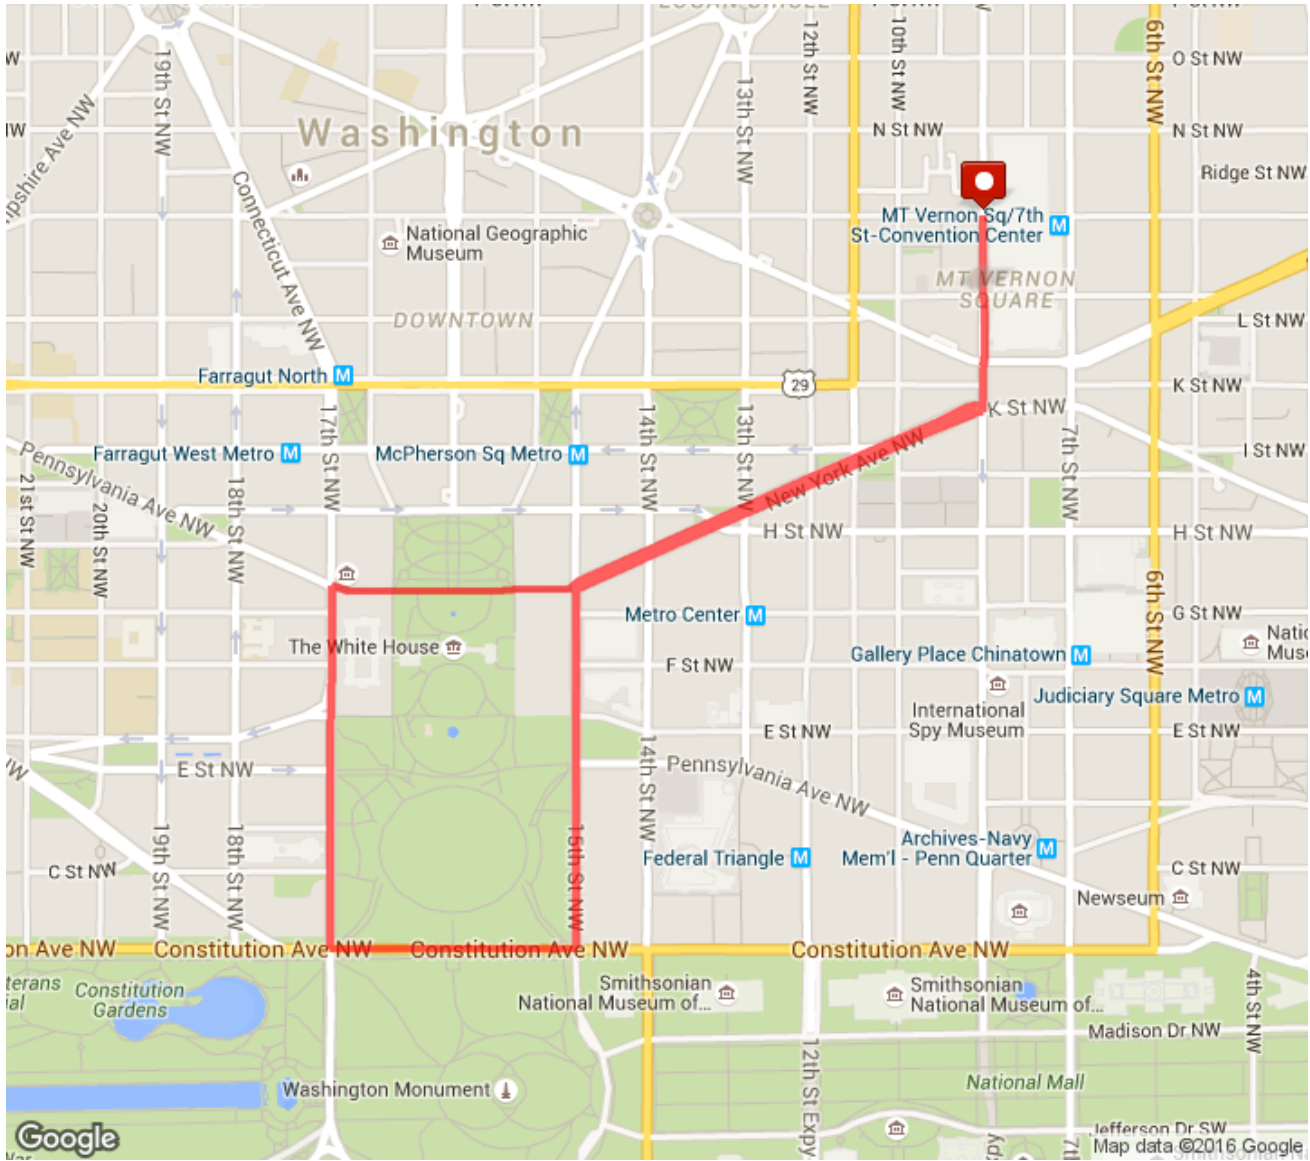

White House Loop
Distance: 3.19 mi
Elevation: 167.82 ft (Max: 126.71 ft)

mapmyrun

ELEVATION (ft)

Copyright (c) 2016 MapMyFitness Inc.