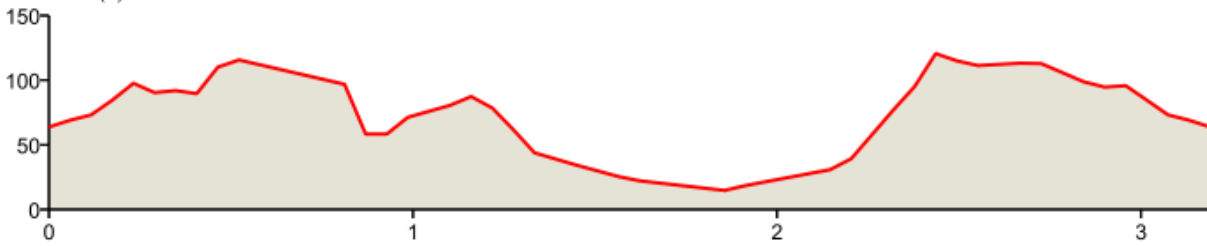

White House Loop
Distance: 3.19 mi
Elevation: 167.82 ft (Max: 126.71 ft)

mapmyrun

ELEVATION (ft)

Copyright (c) 2016 MapMyFitness Inc.