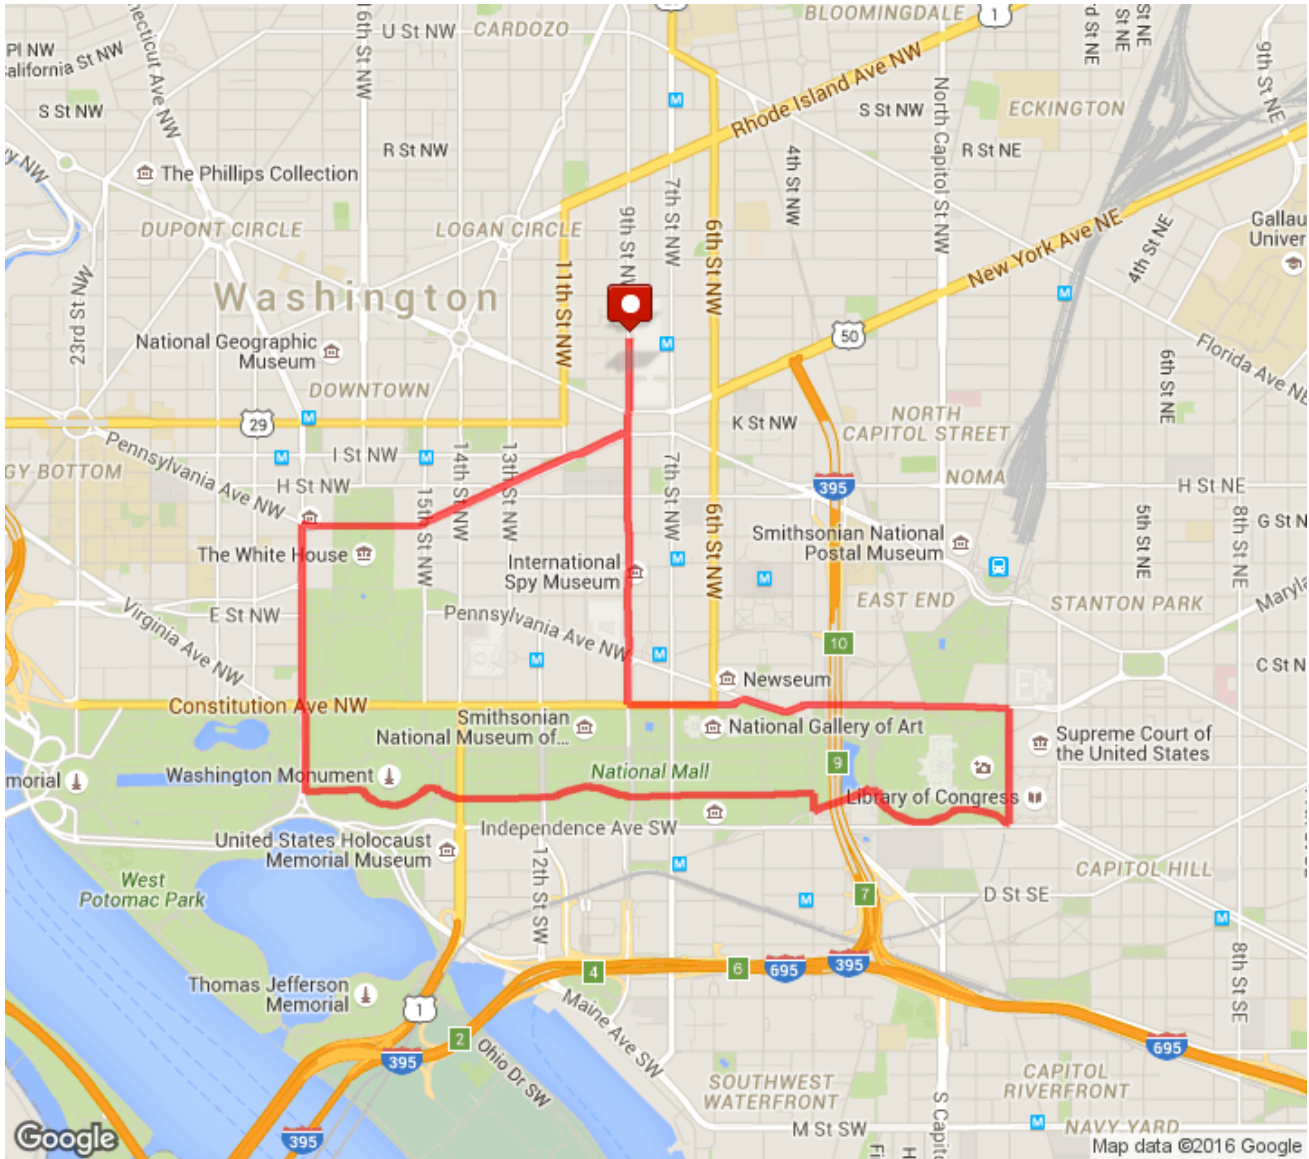

White House Capitol Loop
Distance: 6.03 mi
Elevation: 292.0 ft (Max: 117.95 ft)

mapmyrun

Copyright (c) 2016 MapMyFitness Inc.