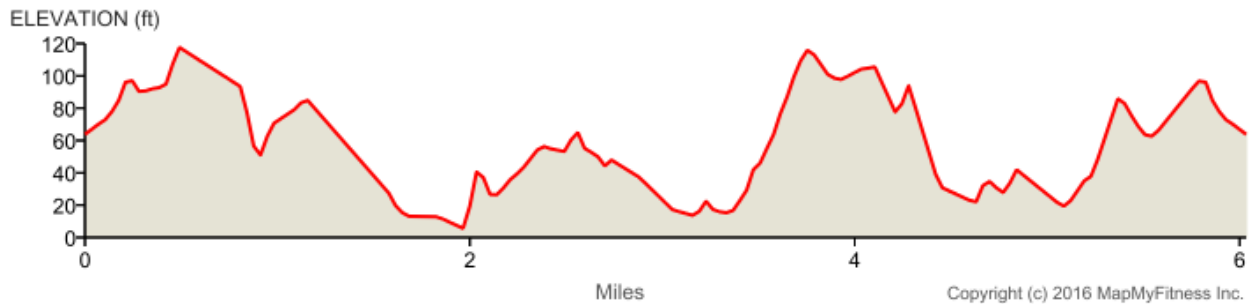

White House Capitol Loop
Distance: 6.03 mi
Elevation: 292.0 ft (Max: 117.95 ft)

mapmyrun

Copyright (c) 2016 MapMyFitness Inc.