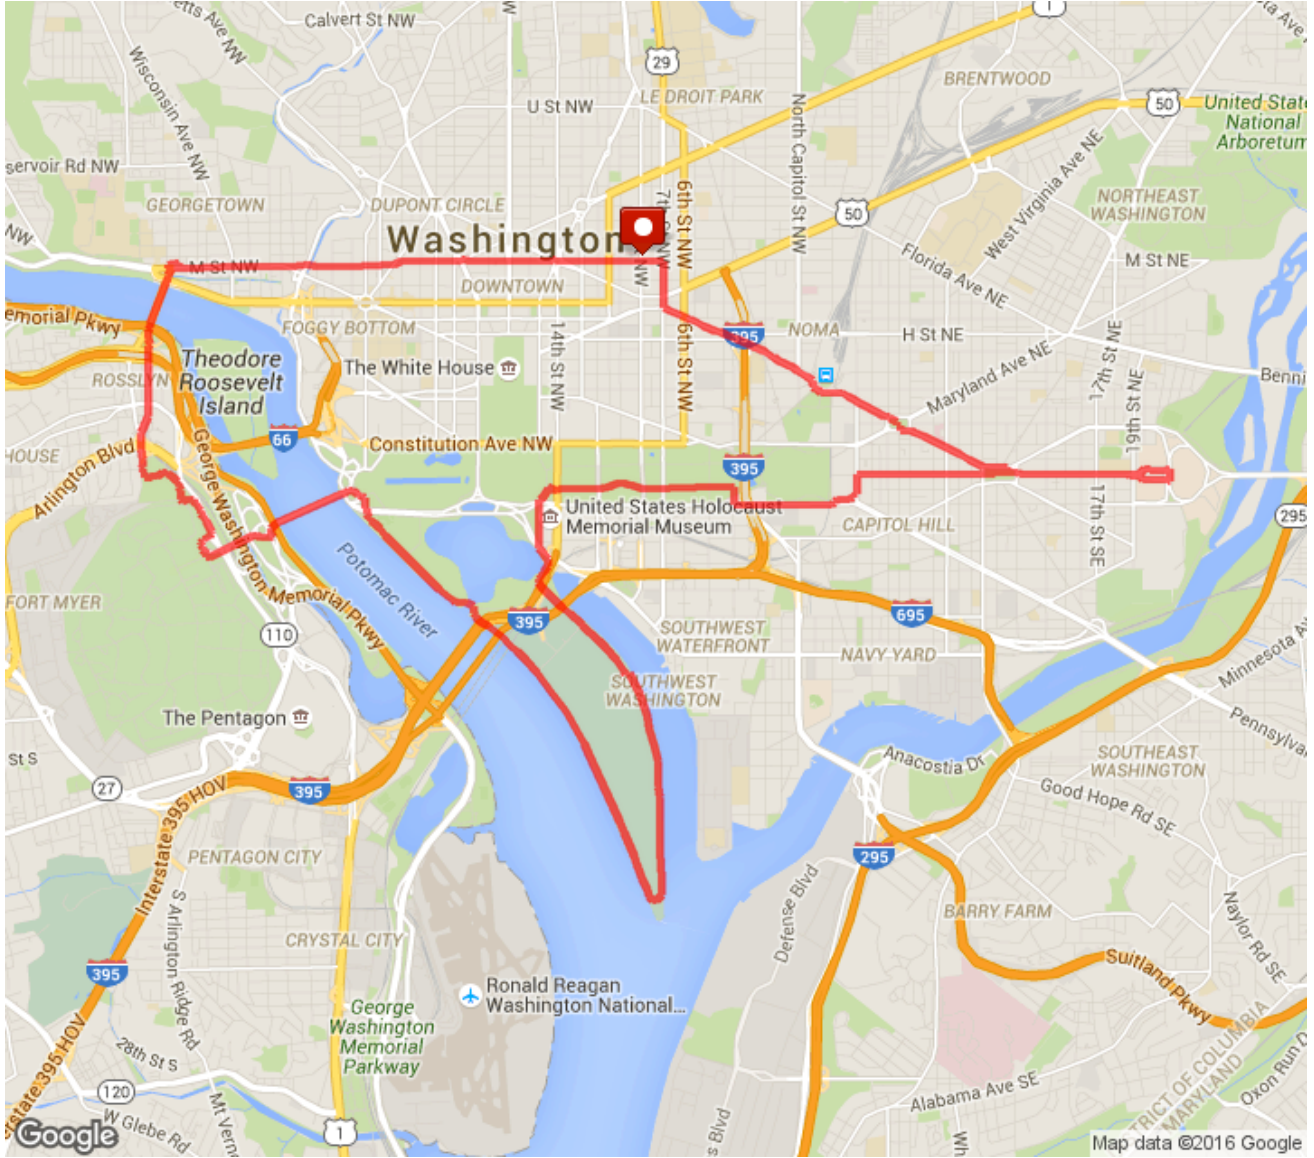

Tour of DC  
Distance: 17.21 mi  
Elevation: 543.37 ft (Max: 168.27 ft)

mapmyrun

ELEVATION (ft)

Miles

Copyright (c) 2016 MapMyFitness Inc.