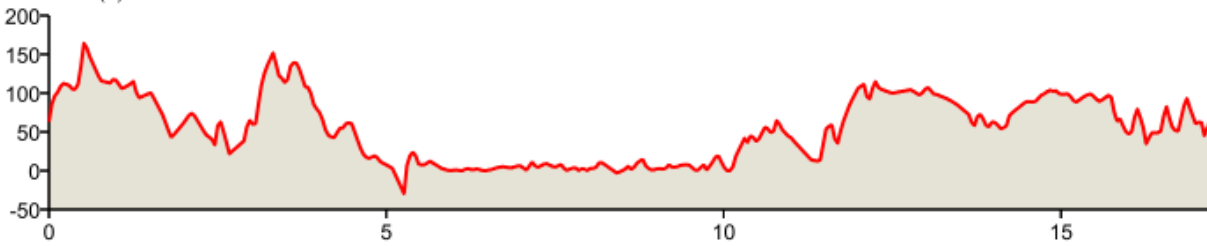

Tour of DC  
Distance: 17.21 mi  
Elevation: 543.37 ft (Max: 168.27 ft)

mapmyrun

ELEVATION (ft)

Miles

Copyright (c) 2016 MapMyFitness Inc.