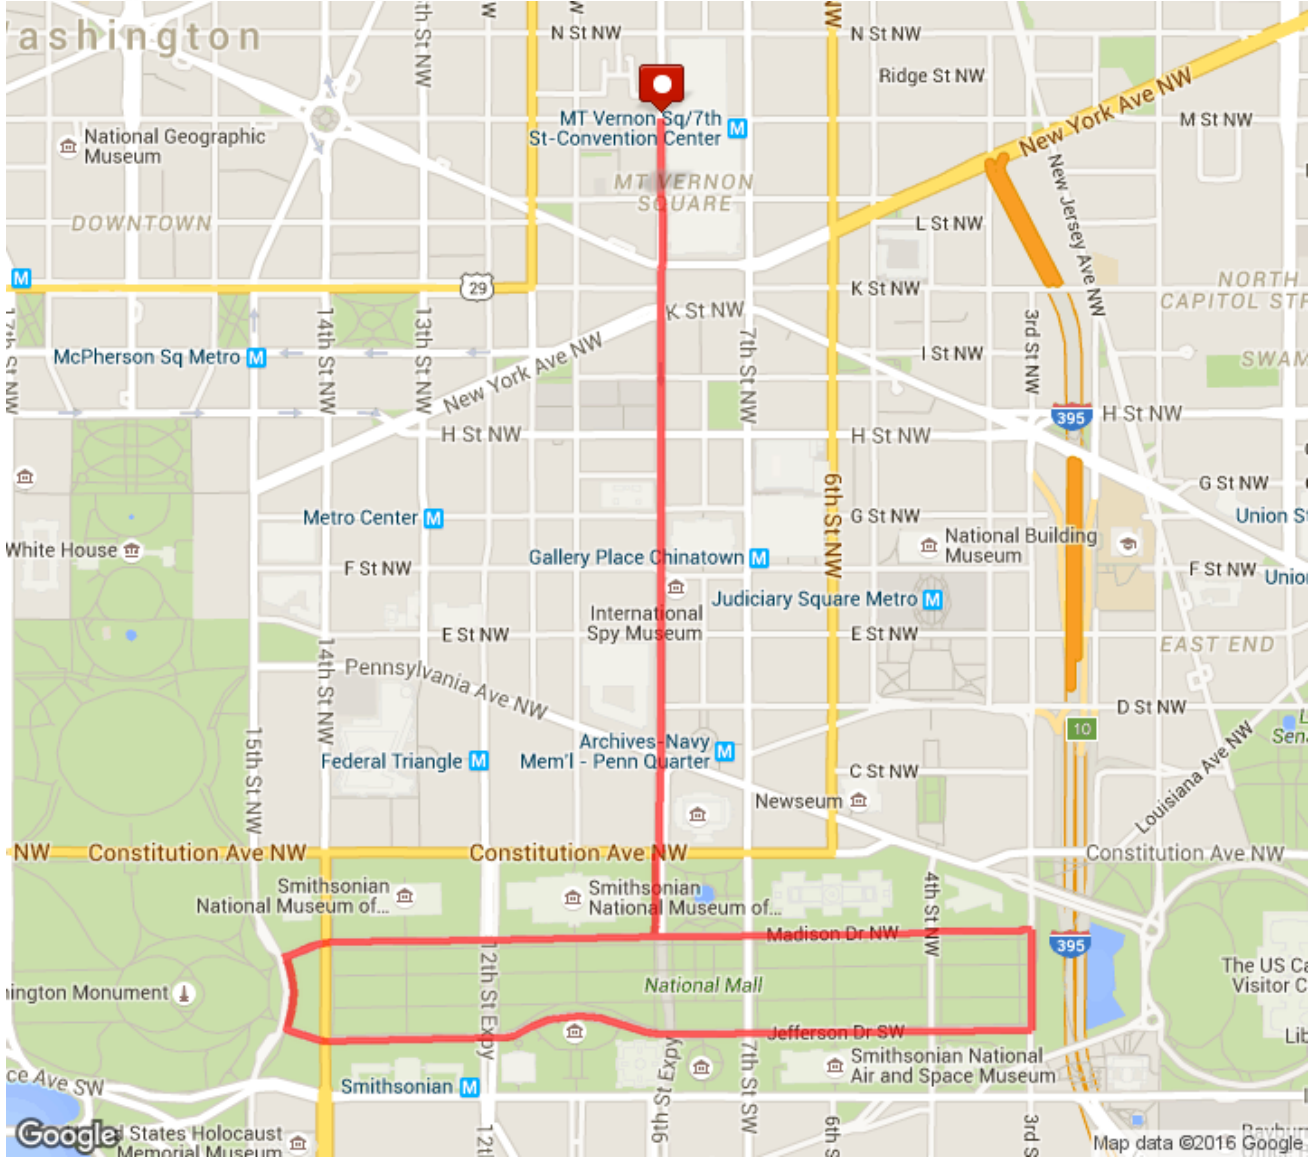

The Mall Loop
Distance: 4.29 mi
Elevation: 179.06 ft (Max: 98.33 ft)

mapmyrun

Copyright (c) 2016 MapMyFitness Inc.