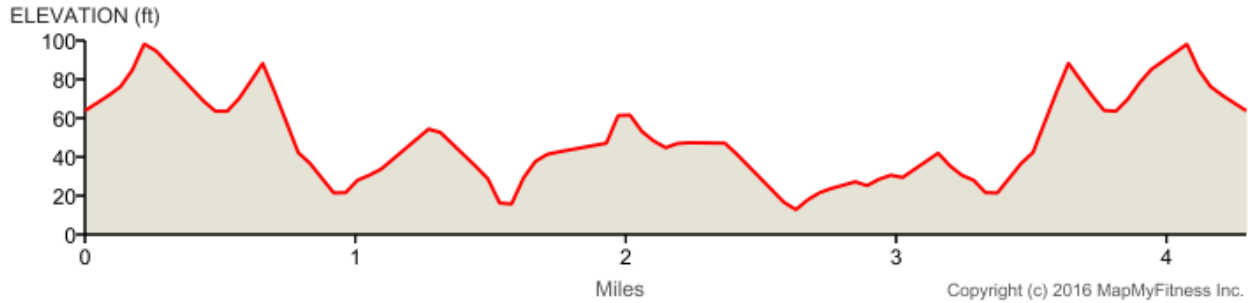

The Mall Loop
Distance: 4.29 mi
Elevation: 179.06 ft (Max: 98.33 ft)

mapmyrun

Copyright (c) 2016 MapMyFitness Inc.