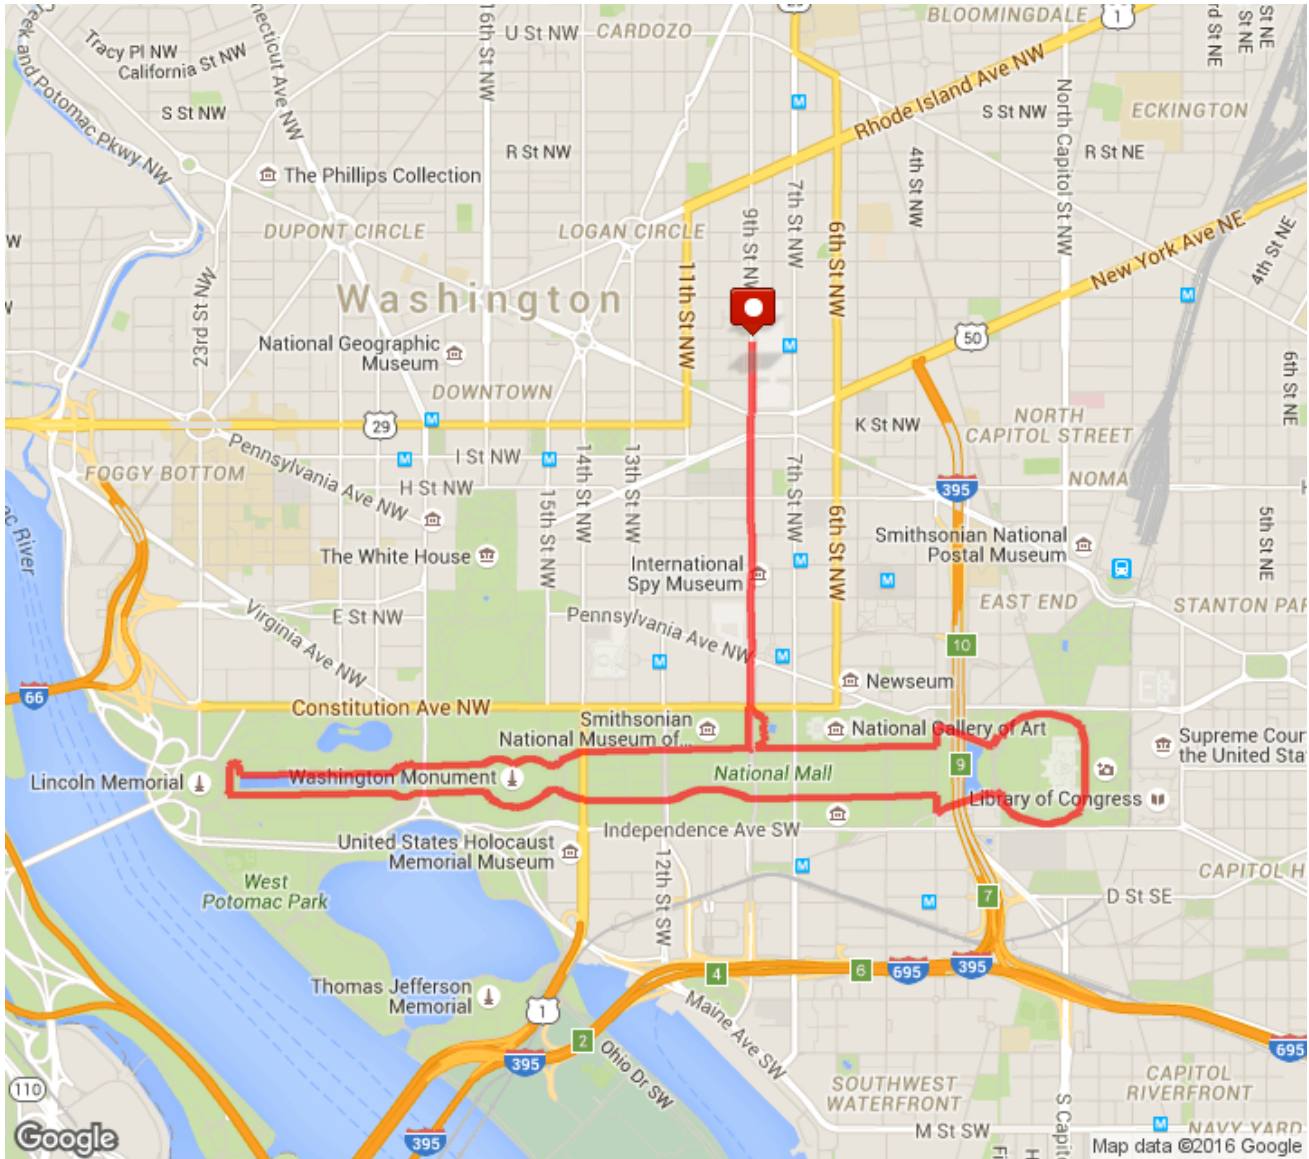

Lincoln Capitol Loop
Distance: 7.16 mi
Elevation: 316.9 ft (Max: 120.93 ft)

mapmyrun

Copyright (c) 2016 MapMyFitness Inc.