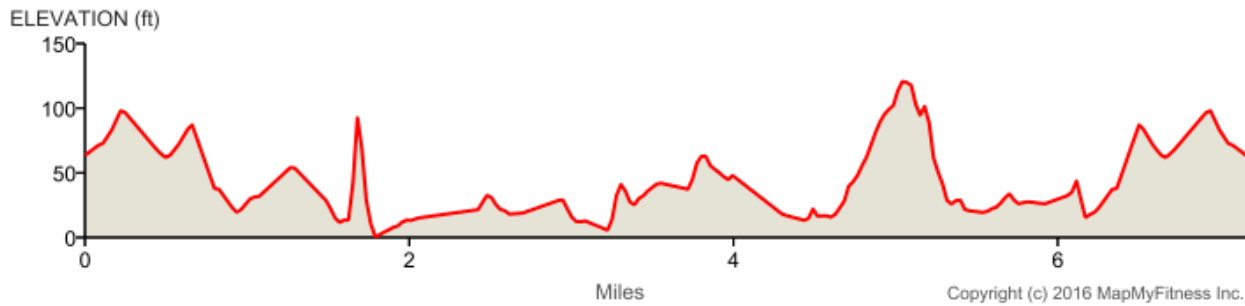

Lincoln Capitol Loop
Distance: 7.16 mi
Elevation: 316.9 ft (Max: 120.93 ft)

mapmyrun

Copyright (c) 2016 MapMyFitness Inc.