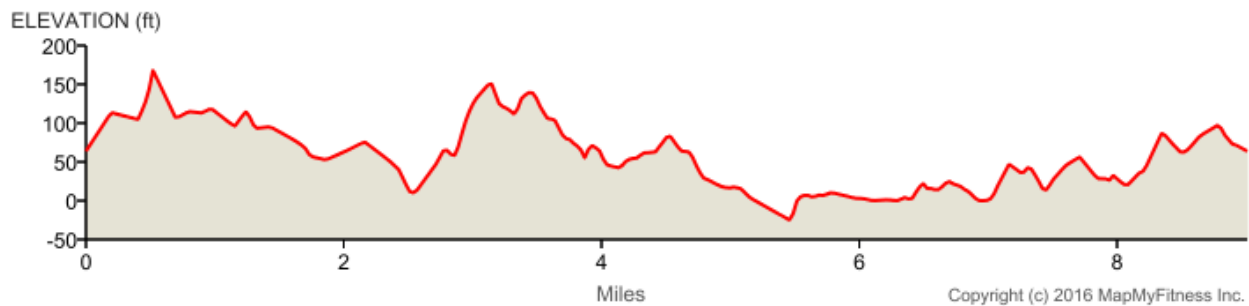

Iwo Jima Thomas Jefferson
Distance: 9.01 mi
Elevation: 433.92 ft (Max: 168.27 ft)

mapmyrun

Copyright (c) 2016 MapMyFitness Inc.