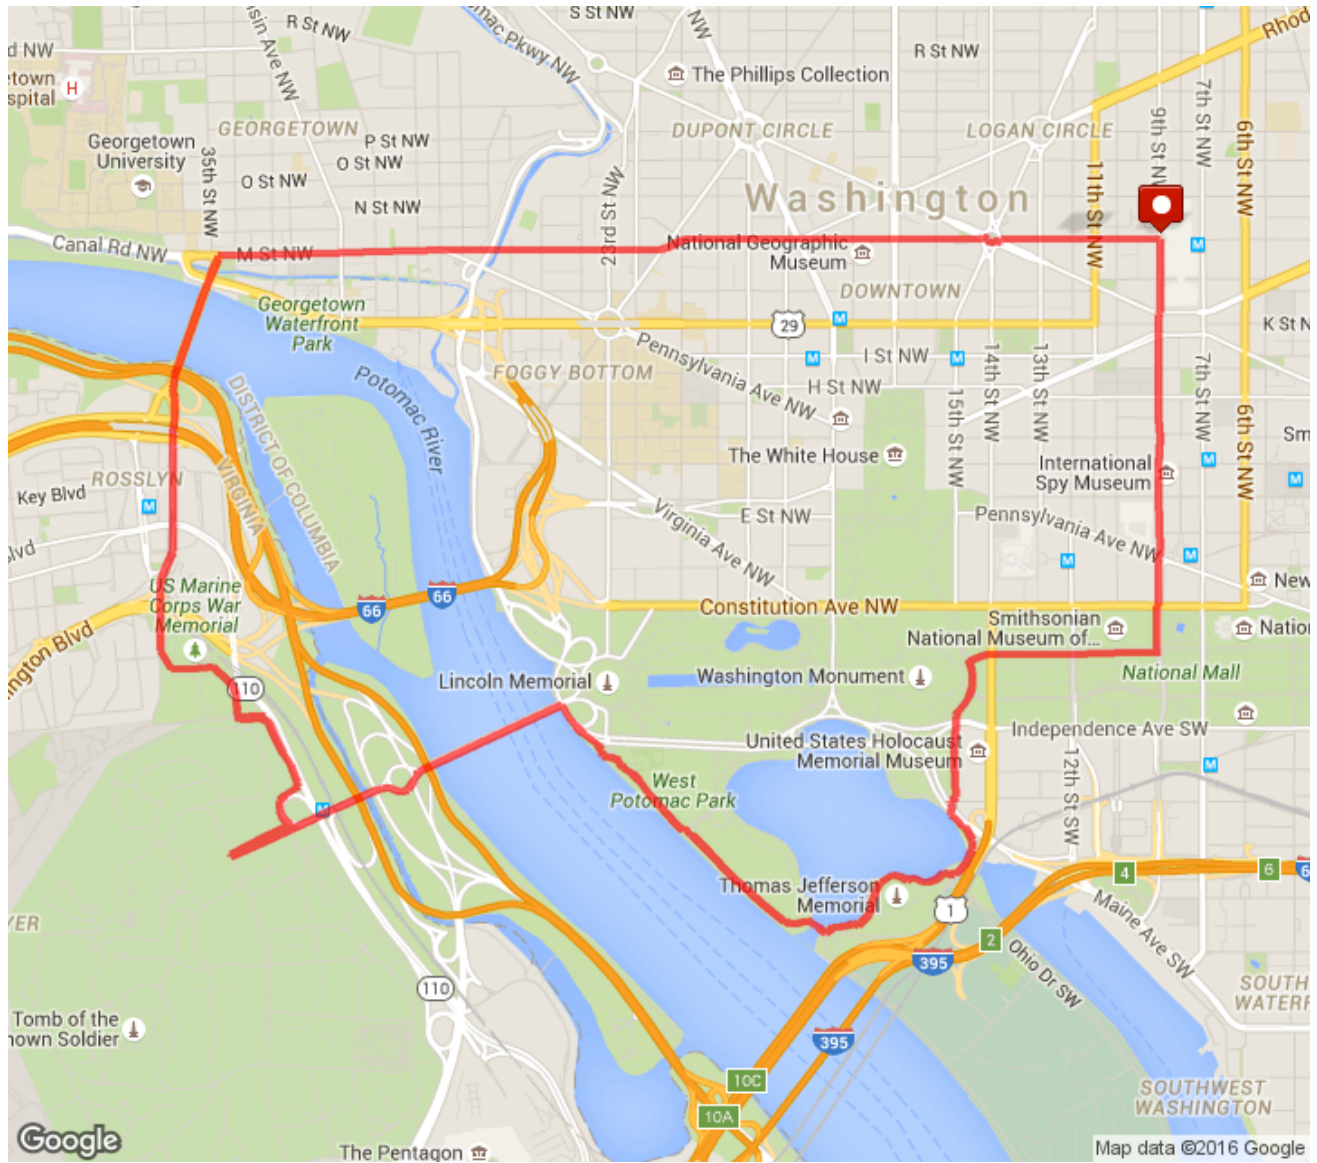

Iwo Jima Thomas Jefferson
Distance: 9.01 mi
Elevation: 433.92 ft (Max: 168.27 ft)

mapmyrun

Copyright (c) 2016 MapMyFitness Inc.