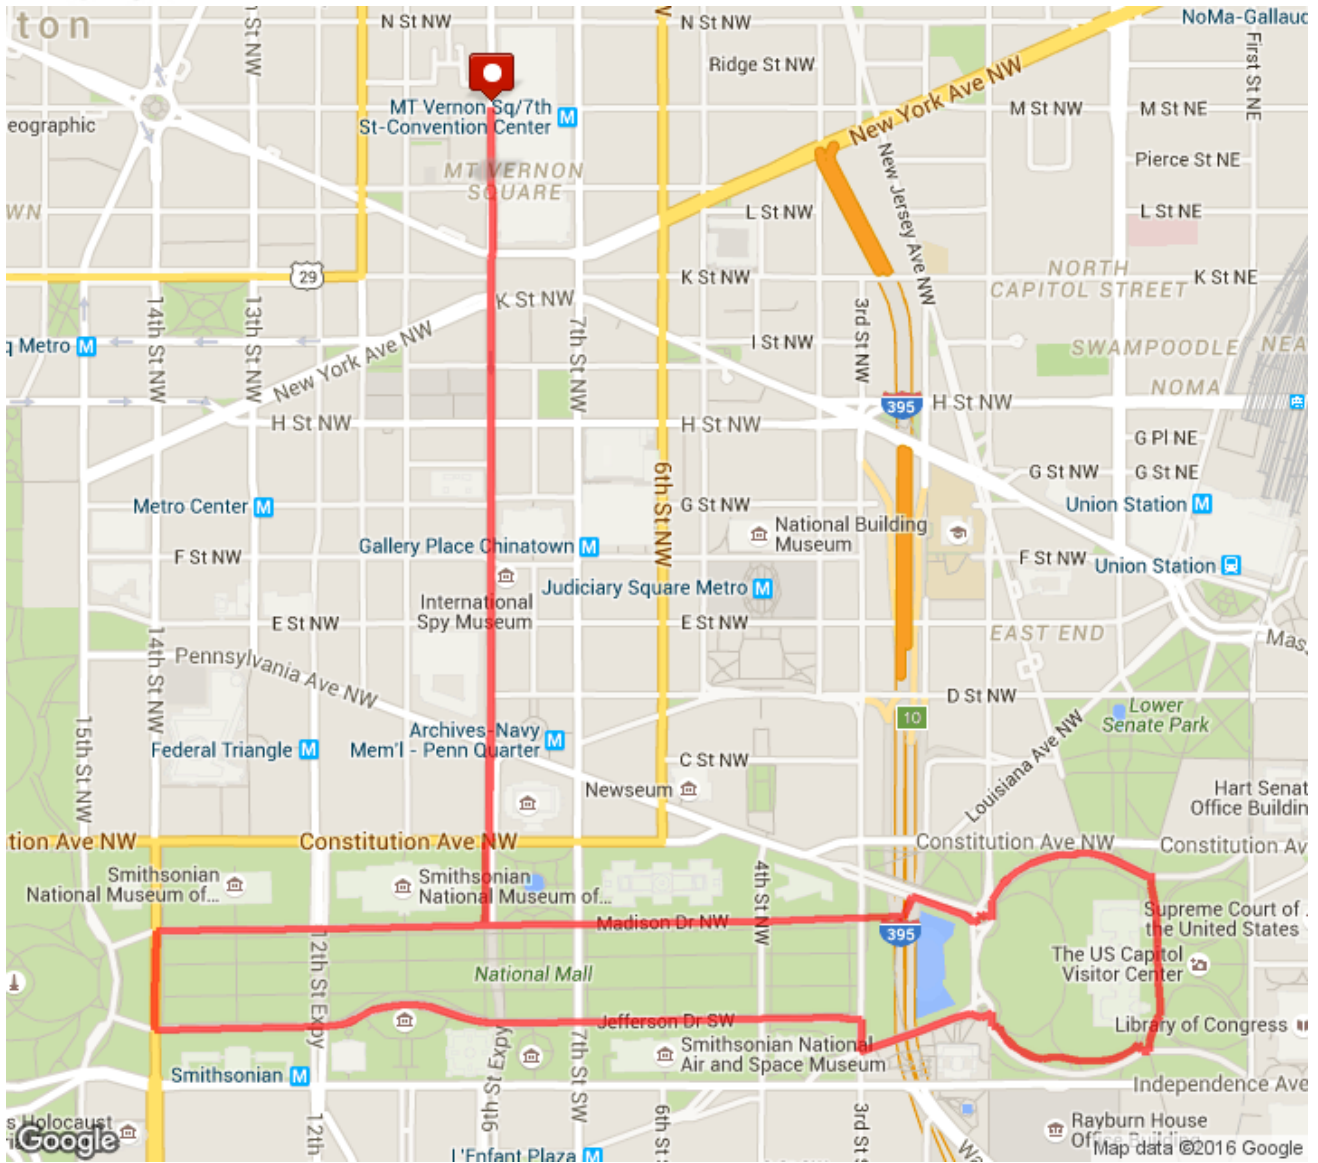

Capitol Mall Loop  
Distance: 5.25 mi  
Elevation: 260.06 ft (Max: 119.16 ft)

mapmyrun

ELEVATION (ft)

Miles

Copyright (c) 2016 MapMyFitness Inc.