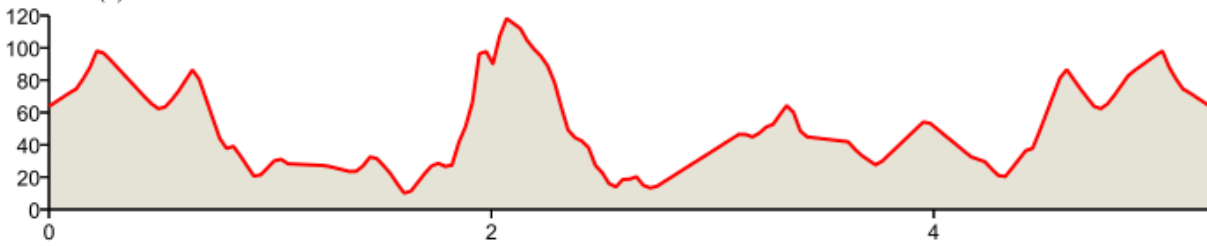

Capitol Mall Loop  
Distance: 5.25 mi  
Elevation: 260.06 ft (Max: 119.16 ft)

mapmyrun

ELEVATION (ft)

Miles

Copyright (c) 2016 MapMyFitness Inc.