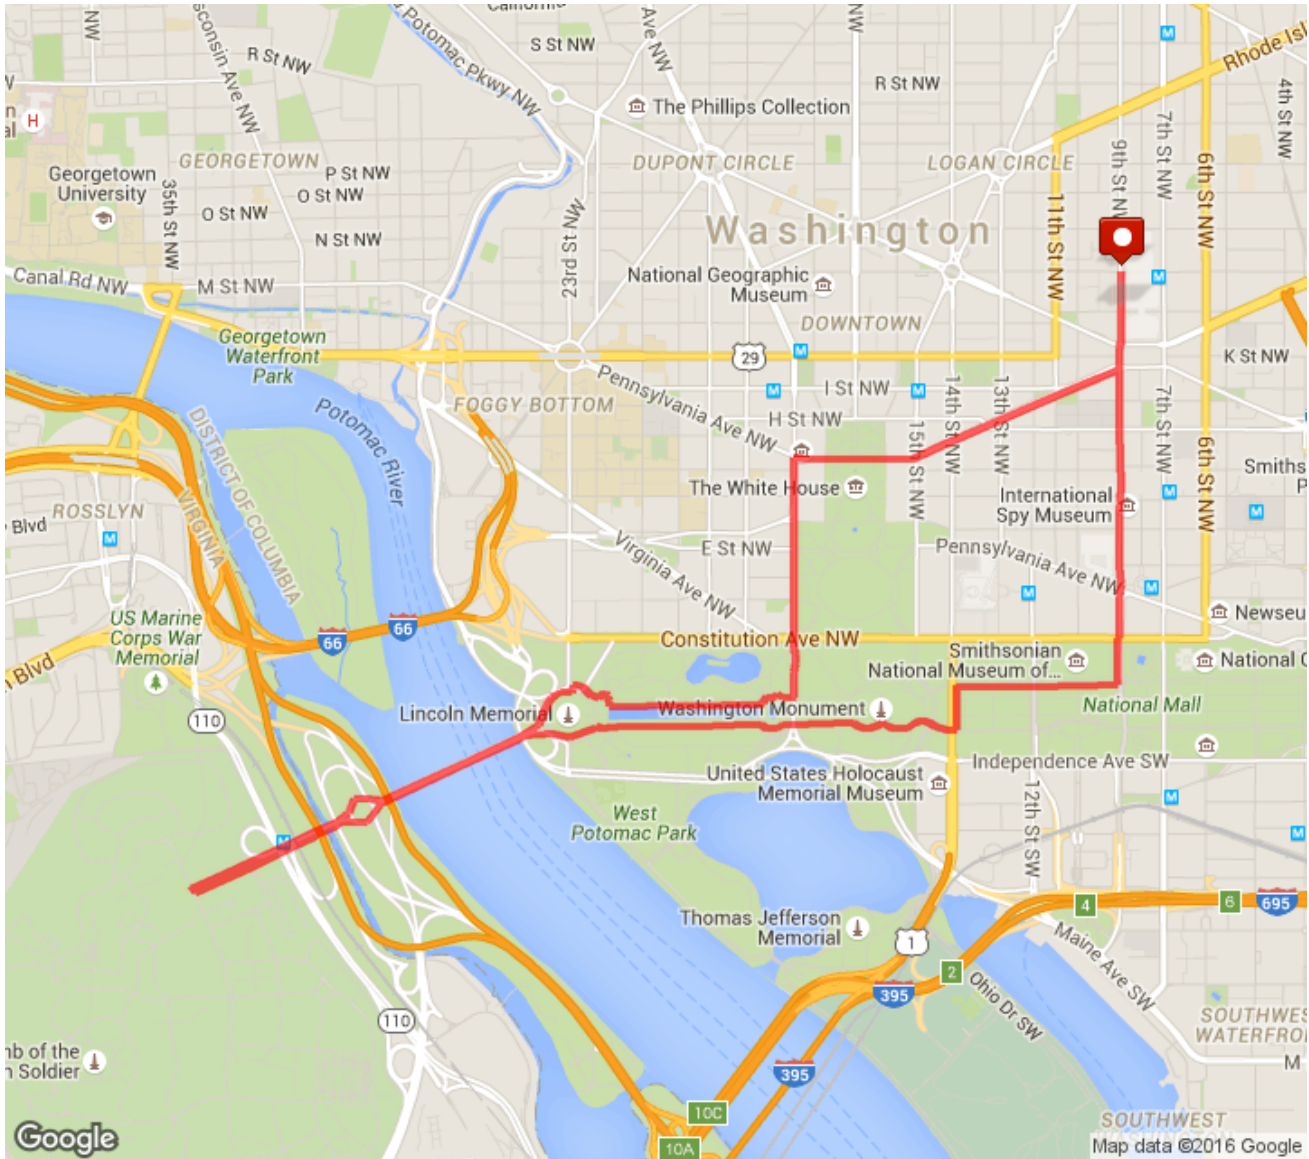

Arlington Cemetery Loop
Distance: 7.26 mi
Elevation: 370.19 ft (Max: 126.71 ft)

mapmyrun

ELEVATION (ft)

Miles

Copyright (c) 2016 MapMyFitness Inc.