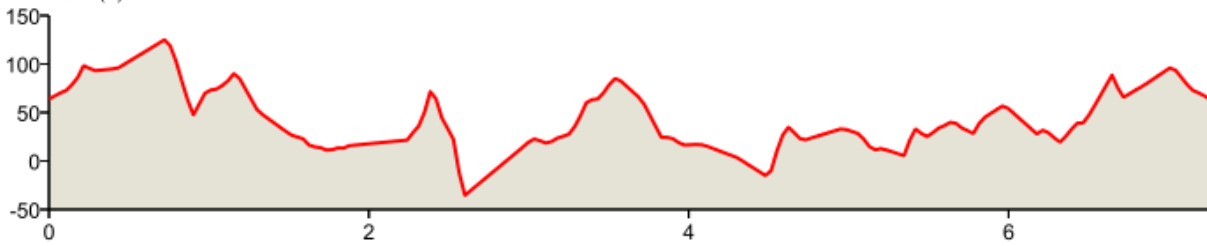

Arlington Cemetery Loop
Distance: 7.26 mi
Elevation: 370.19 ft (Max: 126.71 ft)

mapmyrun

ELEVATION (ft)

Miles

Copyright (c) 2016 MapMyFitness Inc.