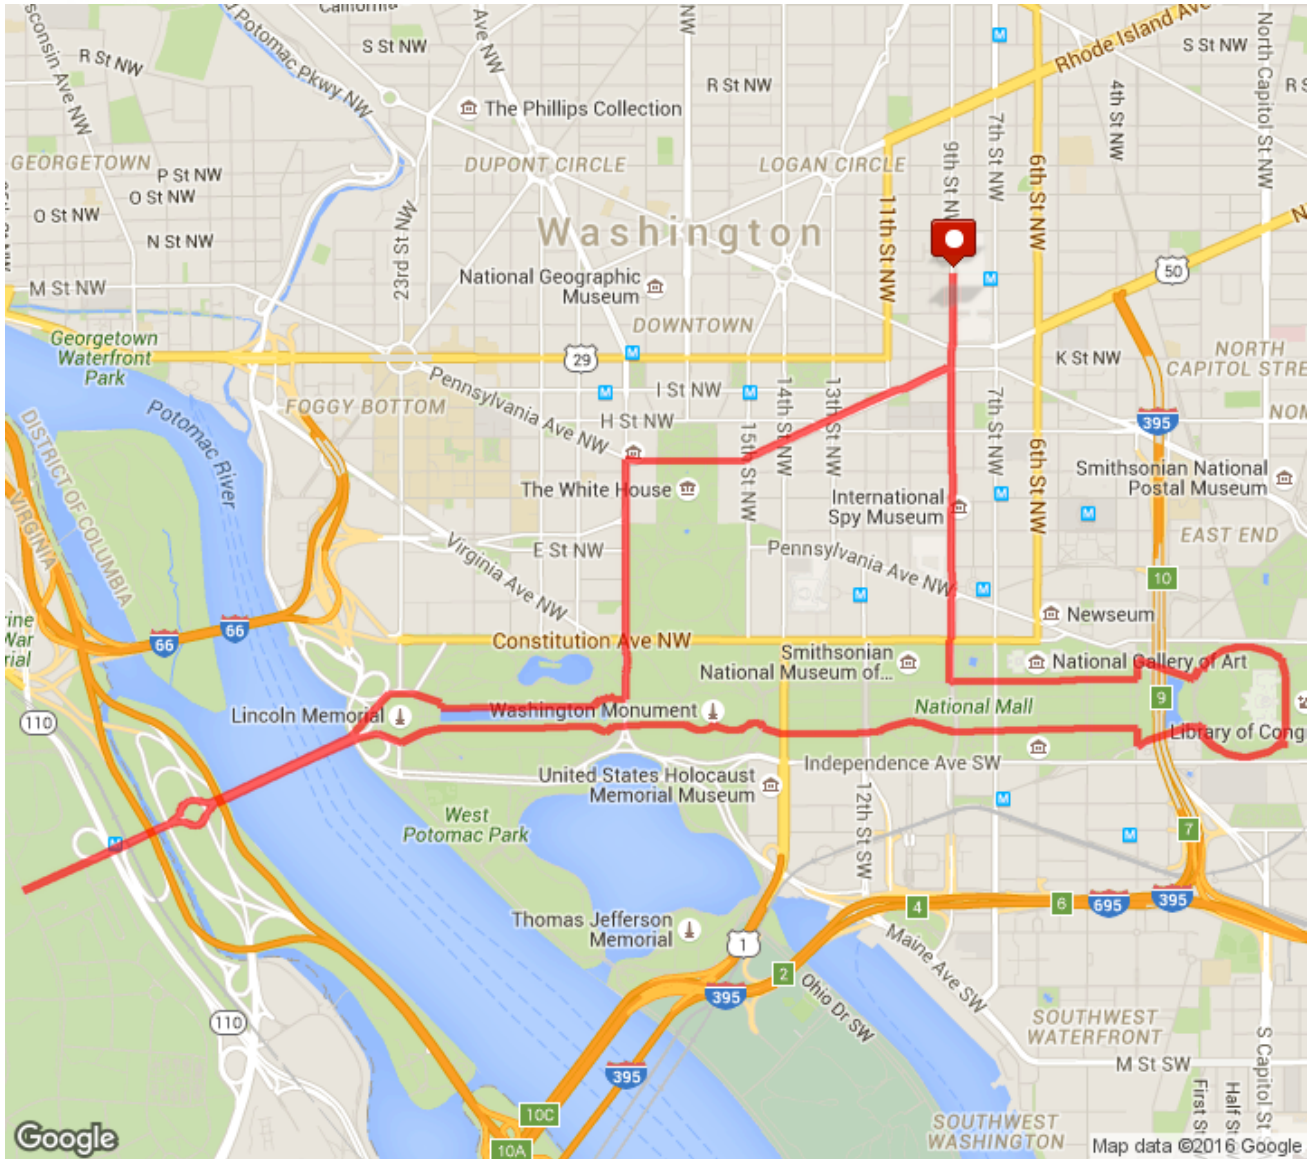

Arlington Cemetery Capitol Loop
Distance: 9.24 mi
Elevation: 469.01 ft (Max: 120.93 ft)

mapmyrun

ELEVATION (ft)

Copyright (c) 2016 MapMyFitness Inc.