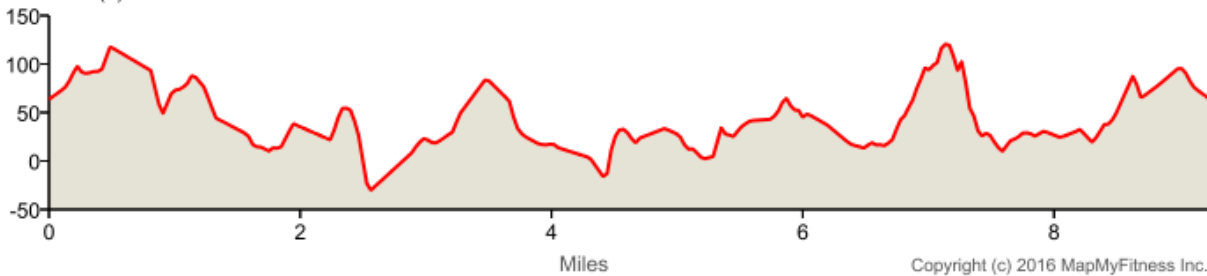

Arlington Cemetery Capitol Loop
Distance: 9.24 mi
Elevation: 469.01 ft (Max: 120.93 ft)

mapmyrun

ELEVATION (ft)

Copyright (c) 2016 MapMyFitness Inc.